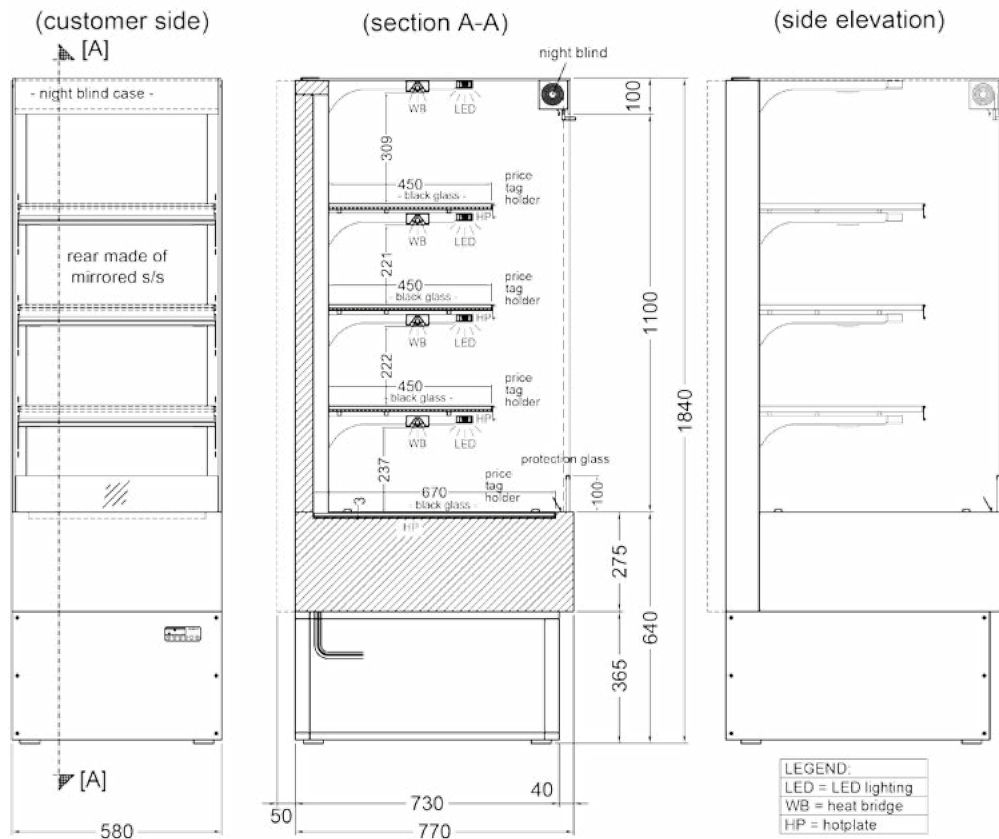

Technical Description

- Open self-service display case with small footprint
- Best view due to transparent construction
- Easy restocking through the best-possible access
- Back wall made of reflective sheet metal
- Wall installation due to closed back wall
- Supporting heat and hotplates for keeping the food perfectly hot - 4 presentation levels
- Primary heat and supporting heat separately controllable
- Night roller blind in the roller blind box on the glass cover with the possibility of having different settings
- Heat-resistant LED lighting per level
- Made of high-quality stainless steel type 1.4301
- Best-possible hygiene and easiest cleaning
- Available with Price tag holders (design by agreement)
- Optional powder coating possible in all RAL colours
- Also available as a cooling tower in the same look

TECHNICAL DATA

Subject to change without notice

Heating Tower WT-58	
Presentation levels	4
Presentation area	0,97 m ²
Outside dimensions (in mm)	
Width x depth x height	580 x 770 x 1840
 Performance data	
Power input	2,34 kW
Voltage	230 V 50 Hz

Manual night roller blind: Perfectly protected. Integrated manual night roller blind in a practical roller blind box. Incremental settings, mounted on the glass cover for optimum energy savings outside the shop opening hours.

Easy Clean: Optimum cleaning and the best-possible hygiene thanks to rounded corners and a glass cover that can be raised up.

TEMPERATURE RANGE

PRODUKT
> +65 °C

ROOM
+25 °C and
60% rh

NAME	ITEM NO.	PRICE
HEATING TOWER WT-58	534 200	8.523,00